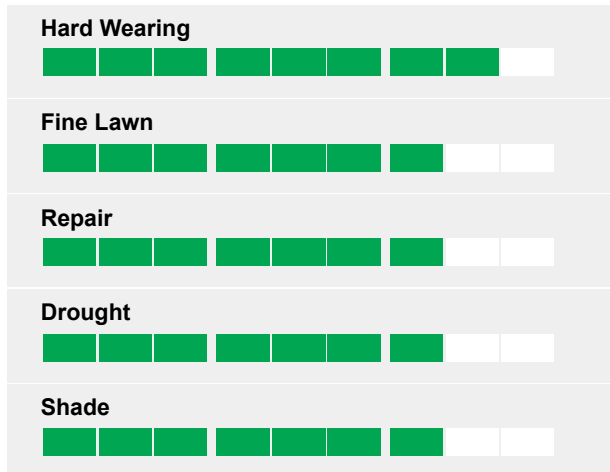

KIDS LAWN

Turflin

KIDS LAWN

The ultimate natural feeling

- Dense and beautiful lawn
- Lush and green
- Specially selected for softness
- Low maintenance

Ratings

The ultimate natural feeling

Kids Lawn gives a soft, dense and beautiful grass cover. The grasses in the mixture have all been selected for their softness, and the ultimate pleasure - especially for kids - is to play and walk barefooted on a fresh, green lawn on a warm summer's day.

TURFLINE®

Turflin Kids lawn

Cold & Temperate

Mixture Composition	
Strong creeping red fescue	60 %
Slender creeping red fescue	5 %
Chewings fescue	5 %
Perennial ryegrass	20 %
Smooth-stalked meadow-grass	10 %